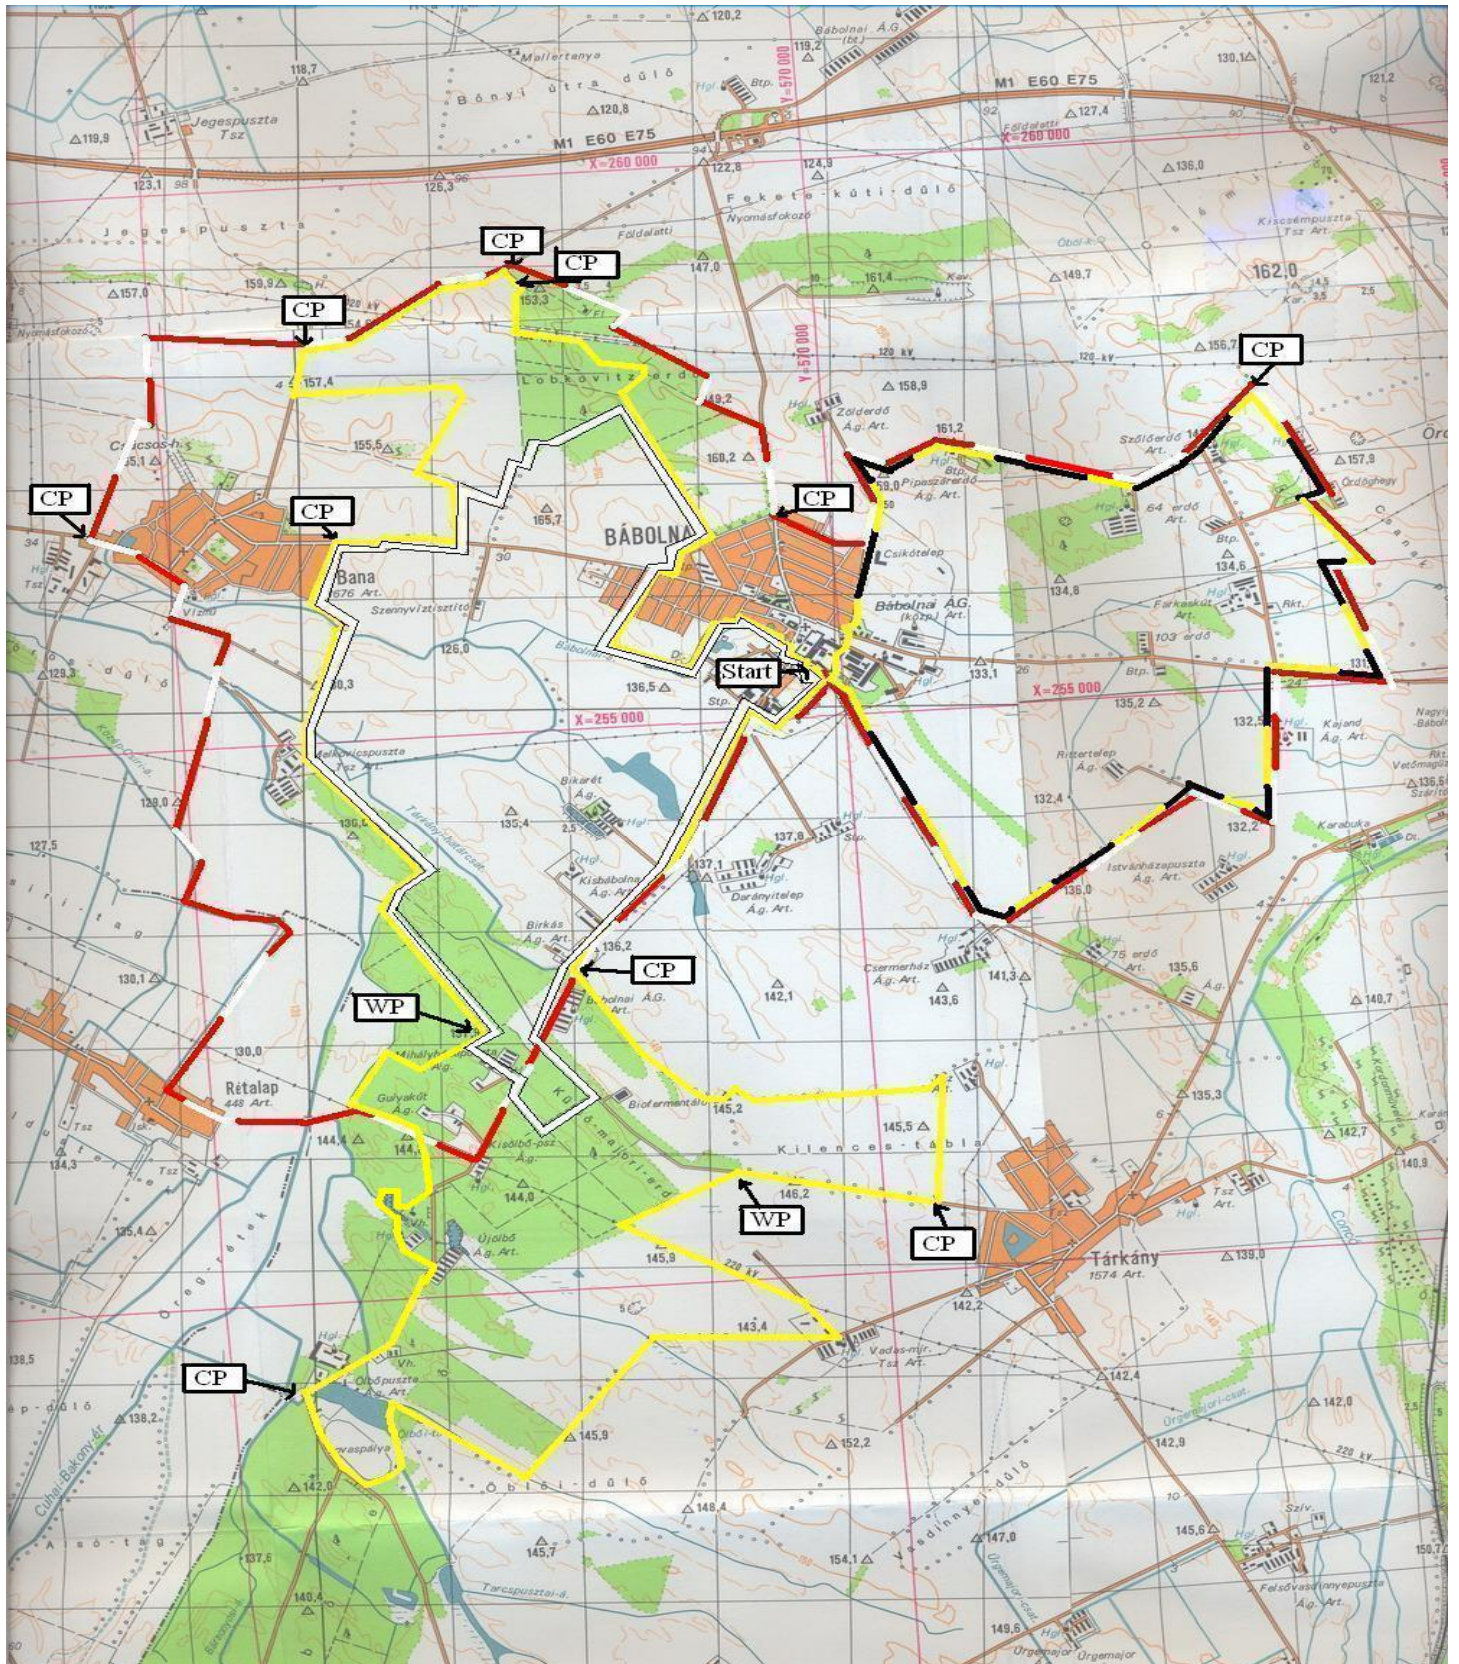

FEI 2009 Juniors & Young Riders World Endurance Championship

White loop = 20 km
Red-White loop = 40 km

Yellow loop = 40 km
Yellow-Black loop = 20 km