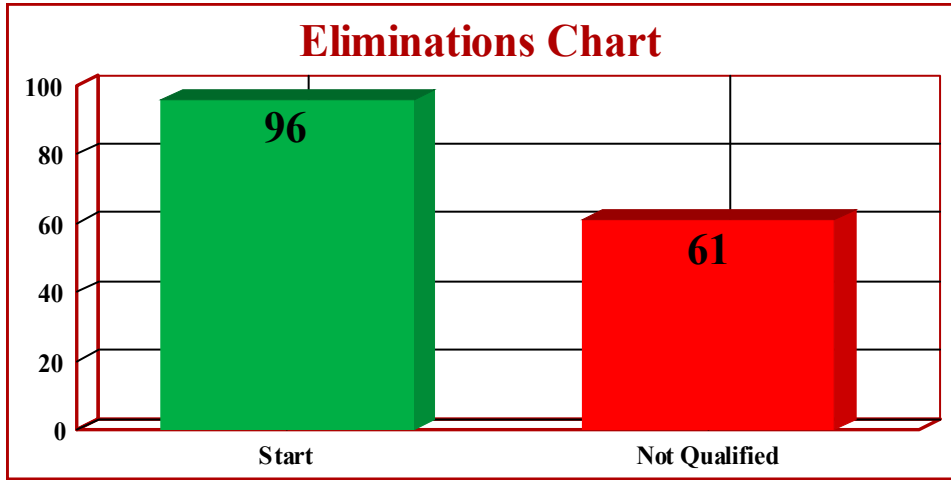

SHEIKHA FATMA BINT MANSOOR BIN ZAYED AL NAHYAN LADIES ENDURANCE CUP

CEN 100 Km Endurance Ride on Friday 15th February 2013

Emirates International Endurance Village, Al Wathba, Abu Dhabi - UAE

Sponsored By: HH Sheikh Mansoor Bin Zayed Al Nahyan Global Arabian Horse Flat Racing Festival

Eliminations, Retirements and Disqualifications List (96 Started) (61 NQ. = 63.54%)

Nbr   Horse / Rider   FEI#   Nat. Status   Reason / Location

Reason	VG				Total
	(1)	(2)	(3)	(4)	
By the Rider	1	3			4
Failed To Complete	5	1	1		7
Lameness	12	9	8	5	34
Metabolic		1	7	1	9
Pulse			1	1	2
Time Over	1	1	3		5
Total	19	15	20	7	61