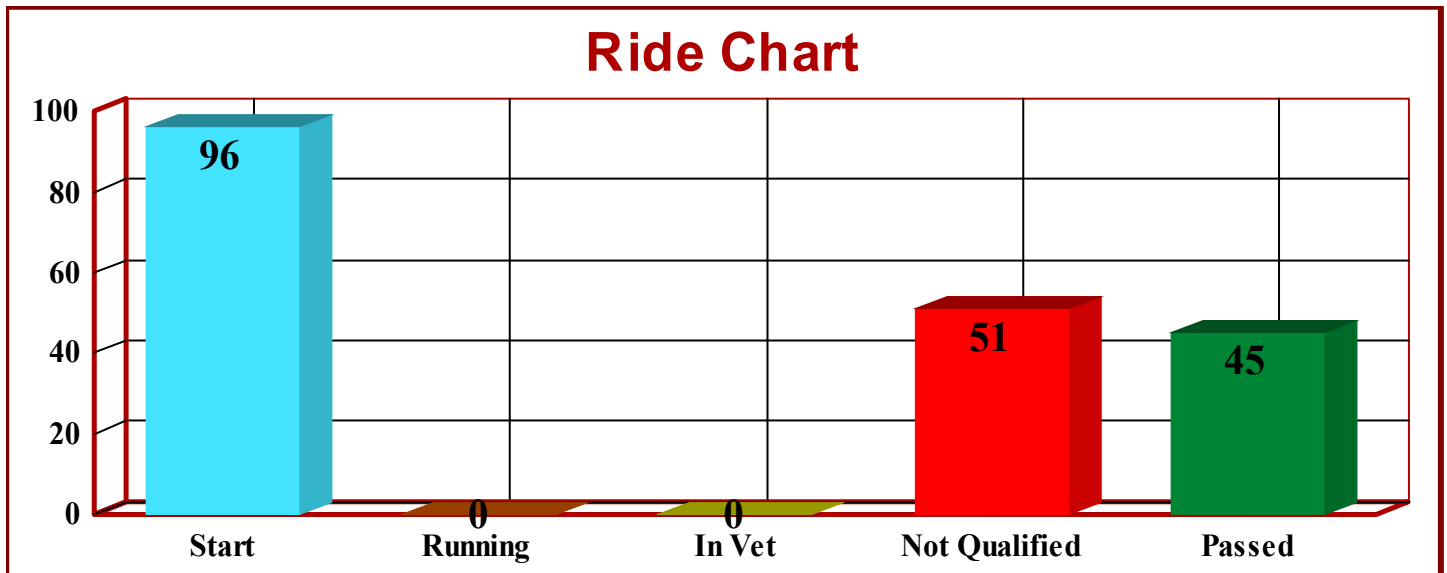

Result Gate 3/4 (96 Started) (45 Passed = 46.88%) (51 NQ. = 53.13%)

Rank	Nbr.	Rider	Ph.	Phase Rank	Arrival Time	Vet In Time	ST*	2nd Insp. Time	Horse Pulse	Recovery	Ph. Riding Time	Phase Speed	T. Riding Time	Average Speed	Departure Time	Status
NQ	100	Mouza Sulaiman Al Seiri														AUS40365
			1	LA	08:10:05	08:13:21			52/56	00:03:16	01:13:21	26.994	01:13:21	26.994		Elim
Al Nahyan Sh Sultan bin Zaved / Khamis Atiq Al Romaiithi / W rsan Stables											Lameness		Eliminated			
NQ	104	Naeema Jasim Abdulla Al Marzouqi														102PT25
			1	LA	08:18:43	08:25:10			47/52	00:06:27	01:25:10	23.249	01:25:10	23.249		Elim
Stables Al Wasel Pvt / Nabil Mohd Salim Al Zaabi / Al Wasel Pvt Stables											Lameness		Eliminated			
NQ	107	Asma Khalid Ibrahim Al Kassim														102VL53
			1	LA	08:17:30	08:21:33			48/52	00:04:03	01:21:33	24.280	01:21:33	24.280		Elim
Stables Emaar / Fadhl Manea Saleh Al Mathil / Emaar Endurance Stables											Lameness		Eliminated			
NQ	111	Layla Abdul Aziz Al Redha														URU40563
			1	LA	08:07:07	08:09:44			53/56	00:02:37	01:09:44	28.394	01:09:44	28.394		Elim
Al Nahyan Sh Sultan bin Zaved / Khamis Atiq Al Romaiithi / W rsan Stables											Lameness		Eliminated			
NQ	37	Christina Maria Gstottl														103BS30
			1	FTC												Elim
Stables Al Reeh Endurance / Mohd Ali Al Shafar / Al Reeh Endurance Stables											Failed To Complete		Eliminated			
NQ	38	Mounia Muhammadi Mohd Boukhzer														103LD89
			1	FTC												Elim
Team Fazaa Endurance / Ghanim Mohd Al Marri / Fazaa Endurance Team 3 Stables											Failed To Complete		Eliminated			
NQ	40	Manal Abdulla Mohd Al Balooshi														103JS94
			1	FTC												Elim
Stables Al Bararri / Salman Ali Salman Al Sabri / Al Bararri Stables											Failed To Complete		Eliminated			