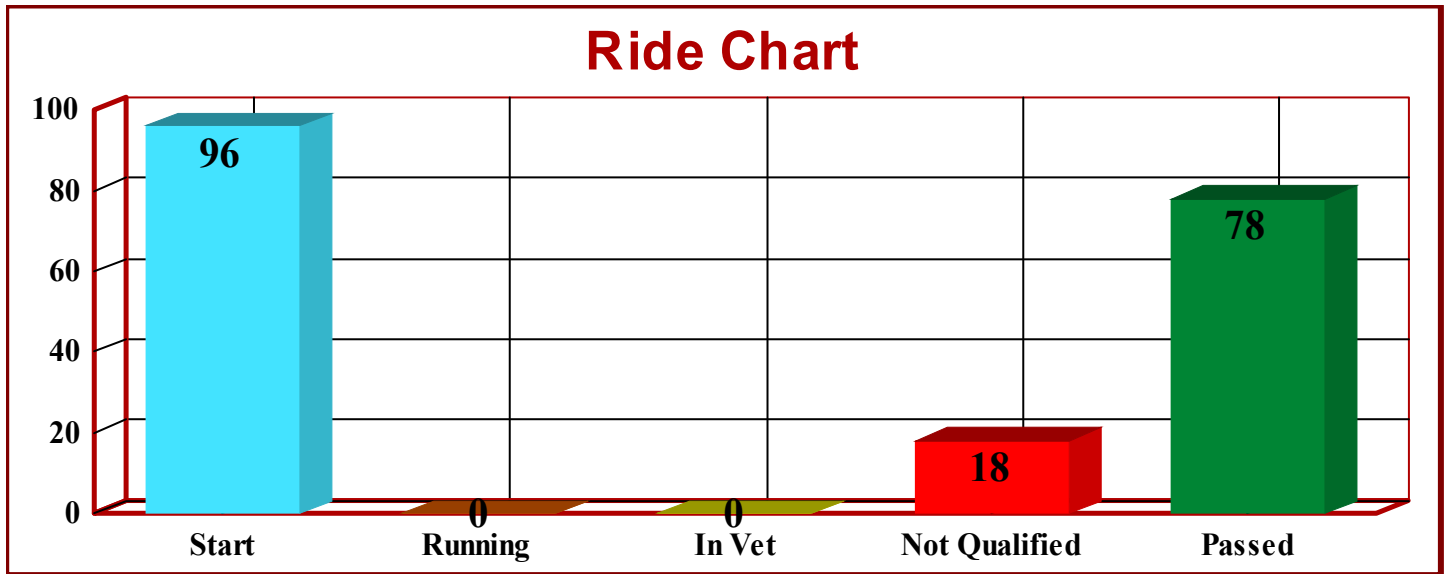

Result Gate 1/4 (96 Started) (78 Passed = 81.25%) (18 NQ. = 18.75%)

Rank	Nbr.	Rider	Ph.	Phase Rank	Arrival Time	Vet In Time	ST*	2nd Insp. Time	Horse Pulse	Recovery	Ph. Riding Time	Phase Speed	T. Riding Time	Average Speed	Departure Time	Status
NQ	104	Naeema Jasim Abdulla Al Marzouqi														102PT25
			1	LA	08:18:43	08:25:10			47/52	00:06:27	01:25:10	23.249	01:25:10	23.249		Elim
Stables Al Wasel Pvt / Nabil Mohd Salim Al Zaabi / Al Wasel Pvt Stables										Lameness				Eliminated		
NQ	107	Asma Khalid Ibrahim Al Kassim														102VL53
			1	LA	08:17:30	08:21:33			48/52	00:04:03	01:21:33	24.280	01:21:33	24.280		Elim
Stables Emaar / Fadhl Manea Saleh Al Mathil / Emaar Endurance Stables										Lameness				Eliminated		
NQ	111	Layla Abdul Aziz Al Redha														URU40563
			1	LA	08:07:07	08:09:44			53/56	00:02:37	01:09:44	28.394	01:09:44	28.394		Elim
Al Nahyan Sh Sultan bin Zaved / Khamis Atiq Al Romaiithi / W rsan Stables										Lameness				Eliminated		
NQ	37	Christina Maria Gstottl														103BS30
			1	FTC												Elim
Stables Al Reeh Endurance / Mohd Ali Al Shafar / Al Reeh Endurance Stables										Failed To Complete				Eliminated		
NQ	38	Mounia Muhammadi Mohd Boukhzer														103LD89
			1	FTC												Elim
Team Faza'a Endurance / Ghanim Mohd Al Marri / Faza'a Endurance Team 3 Stables										Failed To Complete				Eliminated		
NQ	40	Manal Abdulla Mohd Al Balooshi														103JS94
			1	FTC												Elim
Stables Al Bararri / Salman Ali Salman Al Sabri / Al Bararri Stables										Failed To Complete				Eliminated		