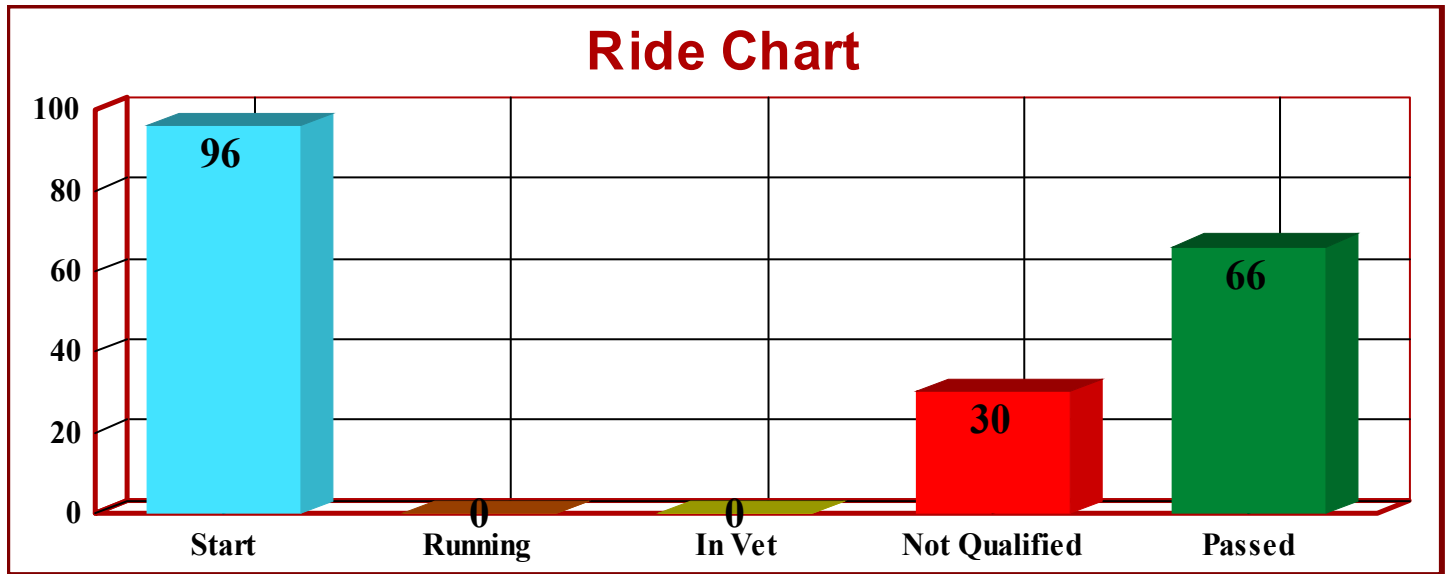

Result Gate 2/4 (96 Started) (66 Passed = 68.75%) (30 NQ. = 31.25%)

Rank	Nbr.	Rider	Ph.	Phase Rank	Arrival Time	Vet In Time	ST*	2nd Insp. Time	Horse Pulse	Recovery	Ph. Riding Time	Phase Speed	T. Riding Time	Average Speed	Departure Time	Status
NQ	104	Naeema Jasim Abdulla Al Marzouqi														102PT25
			1	LA	08:18:43	08:25:10			47/52	00:06:27	01:25:10	23.249	01:25:10	23.249		Elim
Stables Al Wasel Pvt / Nabil Mohd Salim Al Zaabi / Al Wasel Pvt Stables										Lameness			Eliminated			
NQ	107	Asma Khalid Ibrahim Al Kassim														102VL53
			1	LA	08:17:30	08:21:33			48/52	00:04:03	01:21:33	24.280	01:21:33	24.280		Elim
Stables Emaar / Fadhl Manea Saleh Al Mathil / Emaar Endurance Stables										Lameness			Eliminated			
NQ	111	Layla Abdul Aziz Al Redha														URU40563
			1	LA	08:07:07	08:09:44			53/56	00:02:37	01:09:44	28.394	01:09:44	28.394		Elim
Al Nahvan Sh Sultan bin Zaved / Khamis Atiq Al Romaiithi / W rsan Stables										Lameness			Eliminated			
NQ	37	Christina Maria Gstottl														103BS30
			1	FTC												Elim
Stables Al Reeh Endurance / Mohd Ali Al Shafar / Al Reeh Endurance Stables										Failed To Complete			Eliminated			
NQ	38	Mounia Muhammadi Mohd Boukhzer														103LD89
			1	FTC												Elim
Team Faza'a Endurance / Ghanim Mohd Al Marri / Faza'a Endurance Team 3 Stables										Failed To Complete			Eliminated			
NQ	40	Manal Abdulla Mohd Al Balooshi														103JS94
			1	FTC												Elim
Stables Al Bararri / Salman Ali Salman Al Sabri / Al Bararri Stables										Failed To Complete			Eliminated			