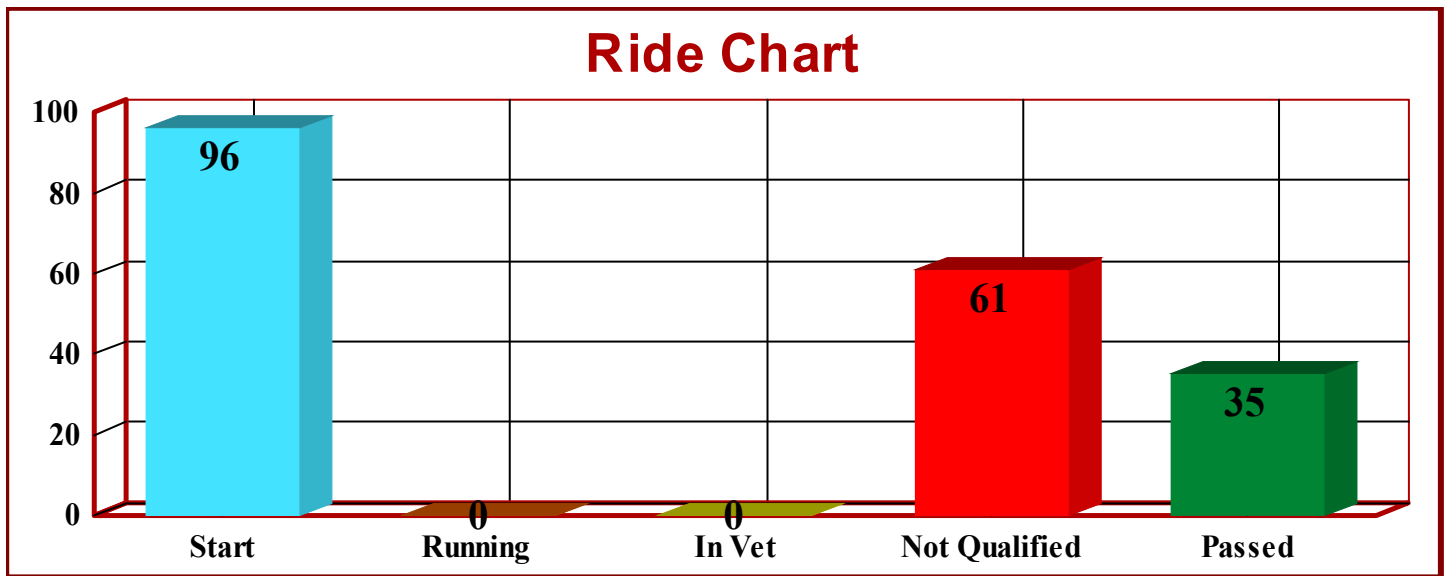

SHEIKHA FATMA BINT MANSOOR BIN ZAYED AL NAHYAN LADIES ENDURANCE CUP

CEN 100 Km Endurance Ride on Friday 15th February 2013

Emirates International Endurance Village, Al Wathba, Abu Dhabi - UAE

Sponsored By: HH Sheikh Mansoor Bin Zayed Al Nahyan Global Arabian Horse Flat Racing Festival

Finish (96 Started) (35 Passed = 36.46%) (61 NQ. = 63.54%)

Rank	Nbr.	Rider	Ph.	Phase Rank	Arrival Time	Vet In Time	ST*	2nd Insp. Time	Horse Pulse	Recovery	Ph. Riding Time	Phase Speed	T. Riding Time	Average Speed	Departure Time	Status
NQ	37	Christina Maria Gstottl							10093031	Nisr s Gabbar /2004/Gelding/Chesnut/Part Arab						103BS30
		GER	1	FTC												Elim
Stables Al Reeh Endurance / Mohd Ali Al Shafar / Al Reeh Endurance Stables											Failed To Complete		Eliminated			
NQ	38	Mounia Muhammadi Mohd Boukzzer							10094351	Yezd /2006/Gelding/Grey/Arab						103LD89
		UAE	1	FTC												Elim
Team Fazaa Endurance / Ghanim Mohd Al Marri / Fazaa Endurance Team 3 Stables											Failed To Complete		Eliminated			
NQ	40	Manal Abdulla Mohd Al Balooshi							10093842	Magic Glenn Aerial /2004/Mare/Chesnut/Arab						103JS94
		UAE	1	FTC												Elim
Stables Al Bararri / Salman Ali Salman Al Sabri / Al Bararri Stables											Failed To Complete		Eliminated