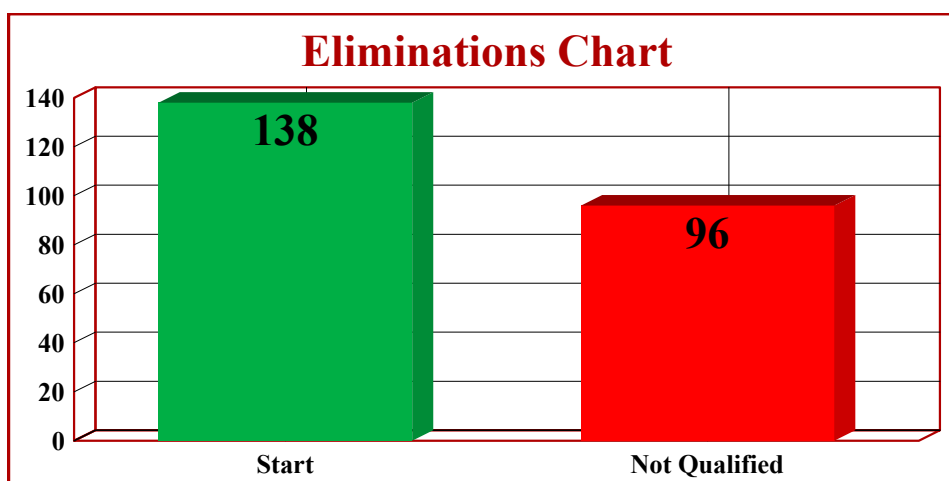

Emirates International Endurance Village, Al Wathba, Abu Dhabi

Sponsored by: National Feed And Flour Production And Marketing Co. LLC

Eliminations, Retirements and Disqualifications List (138 Started) (96 NQ. = 69.57%)

Nbr	Horse / Rider	FEI#	Nat.	Status	Location/Reason
156	Z T LUDJSADIK /2006/Gelding/Grey/Crossbred Saeed Ahmad Saeed Al Khattal	104AE15 0002200	UAE	FailedToQualify	At Gate 2 Lameness (LA)
157	QKAYAM DES FEES /2004/Gelding/Bay/Demi-Sang Arabe Rashed Hamoud Humaid Al Junaibi	103MW27 0004018	UAE	FailedToQualify	In Loop 3 Metabolic INVASIVE treatment (ME TR)
159	TRASYS SC /2006/Mare/Bay/Arab Veronica Simula	103NS73 0007207	ITA	FailedToQualify	At Gate 1 Lameness (LA)
160	CORRYONG DORSAZ /2006/Gelding/Chestnut/Part Arab IRENE AVITABILE	0018707 0006222	ITA	FailedToQualify	At Gate 2 Lameness (LA)
161	Leppereddu /2004/Gelding/Bay/Arab Babu Singh Ram Singh	103EE56 0002850	IND	FailedToQualify	At Gate 1 Lameness (LA)
162	Rafiq Arverne /2005/Gelding/Bay/Shagya Azaam Aref Own Al Katheeri	103OI92 0002453	UAE	FailedToQualify	At Gate 2 Lameness (LA)
163	TUNAMARA KADENZA /2005/Gelding/Grey/Pure Arabian Abdul Hameed Mohammed Musaed Al Abi	104QG15 0004386	YEM	FailedToQualify	At Gate 3 Lameness (LA)
164	SILHOUETTE RAJAH /2004/Gelding/Chestnut/Part Arab Mohd Yousef Ghanim Al Ahli	104CV17 0001642	UAE	Retired	After Gate 3 Retired By Rider (RET)

Reason	VG				Total
	(1)	(2)	(3)	(4)	
Catastrophic Injury (CI)			1		1
Failed to Complete (FTC)	2	2			4
Lameness (LA)	17	27	8	2	54
Metabolic (ME)	2	8	4	2	16
Metabolic INVASIVE treatm		2	1		3
Out of Time (OT)	1				1
Retired By Rider (RET)	5	7	5		17